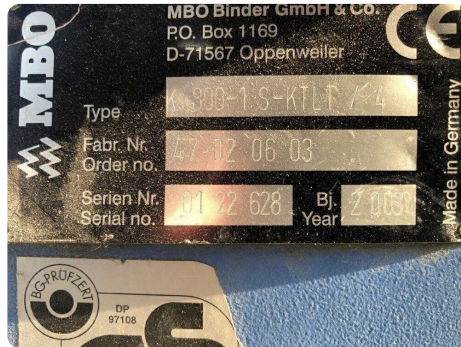

PRICE: Upon request

Images