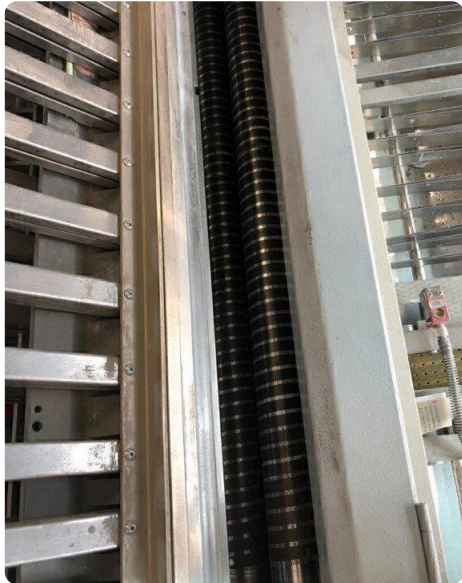

PRICE: Upon request

Images